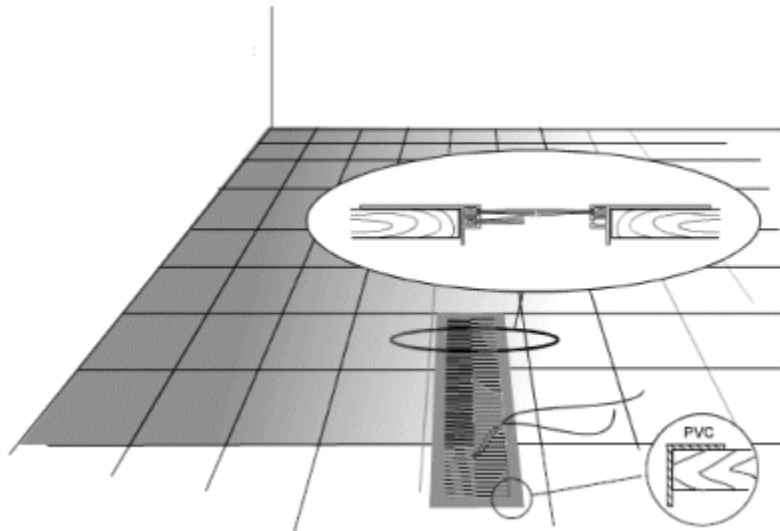

<p>Memtech, Inc. 9033 General Drive Plymouth, MI 48170 Ph: 800-634-4471 (734) 455-8550 Fax: (734) 455-8552 www.raisedfloorgrommets.com</p>	<p>Ordering information and other Raised Floor Grommet solutions Can be found online>>> www.MemtechBrush.com</p>	
	<p>CENTER ROOM PASS-THROUGH CLOSEOUT</p>	<p>Raised Floor Grommet Design Sheet</p>

The exterior grade black PVC bracket features an option for 1 or 2 brushes.
The bracket has a generous flange of 2 1/4" that accommodates most variations in the edge and can be easily trimmed when applicable.

The black nylon closeout brush are stocked in the following lengths:
1", 1.15", 2", 2.25", 3", 4", 5", 6", 7" and any length can be made to spec.

The matching PVC 1" X 1.5" End Cap "L" bracket provides the option for a finished edge around the opening.